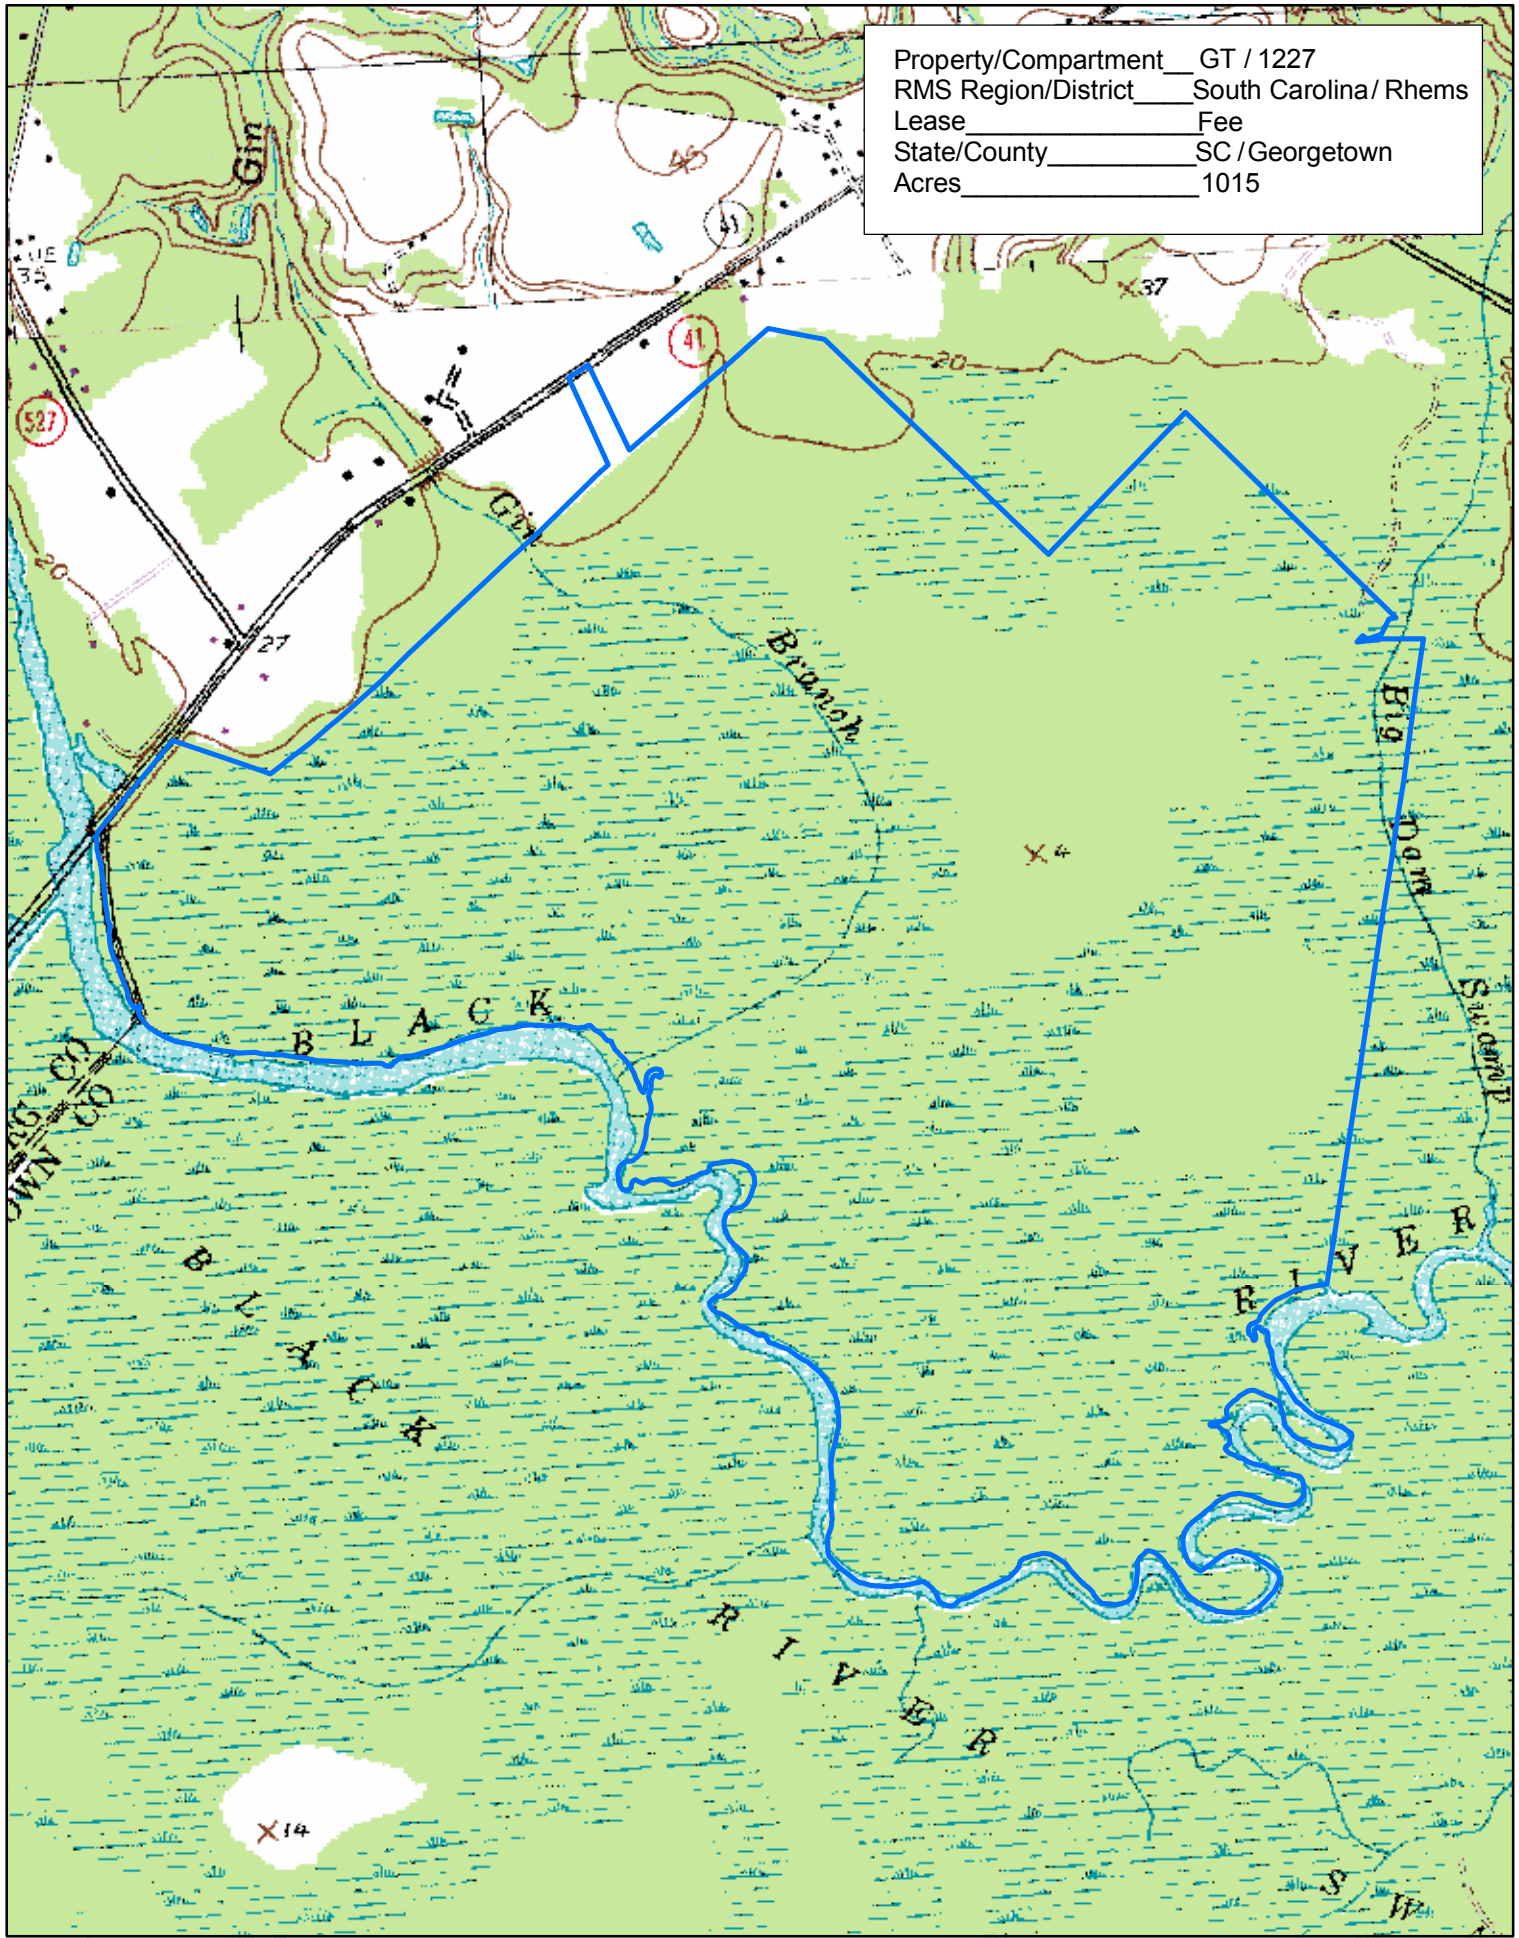

Property/Compartment	GT / 1227
RMS Region/District	South Carolina/ Rhems
Lease	Fee
State/County	SC / Georgetown
Acres	1015

0.5

Miles

1:15,840

This map is not warranted for completeness or accuracy