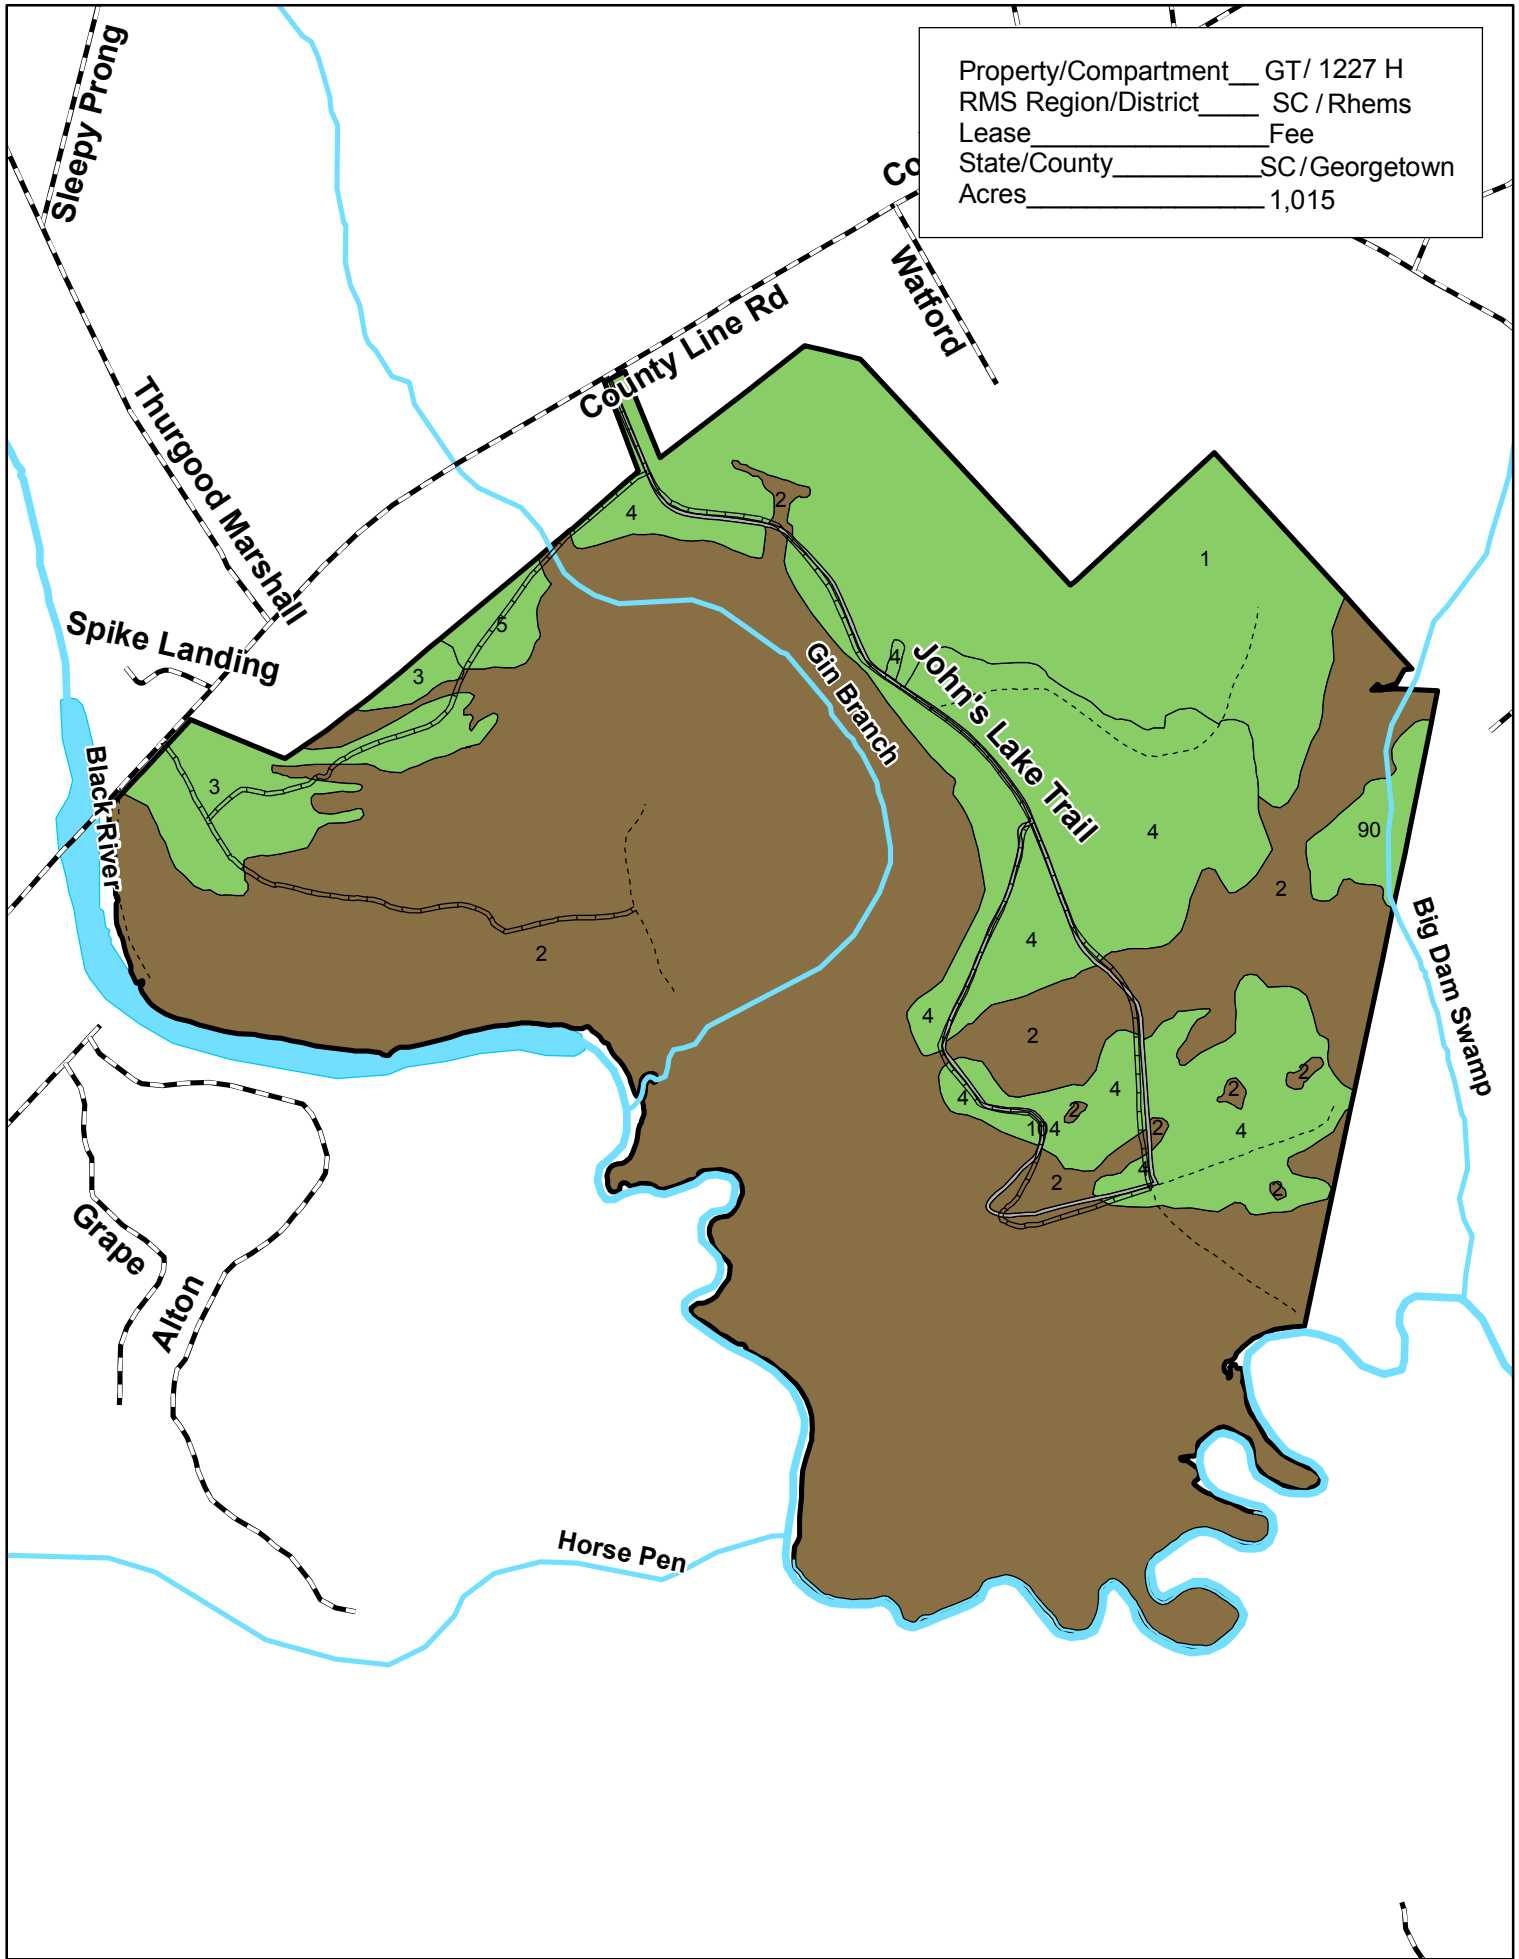

Property/Compartment\_ GT/ 1227 H  
 RMS Region/District\_ SC / Rhems  
 Lease\_ Fee  
 State/County\_ SC / Georgetown  
 Acres\_ 1,015

0.5

Miles

1:15,840

This map is not warranted for completeness or accuracy